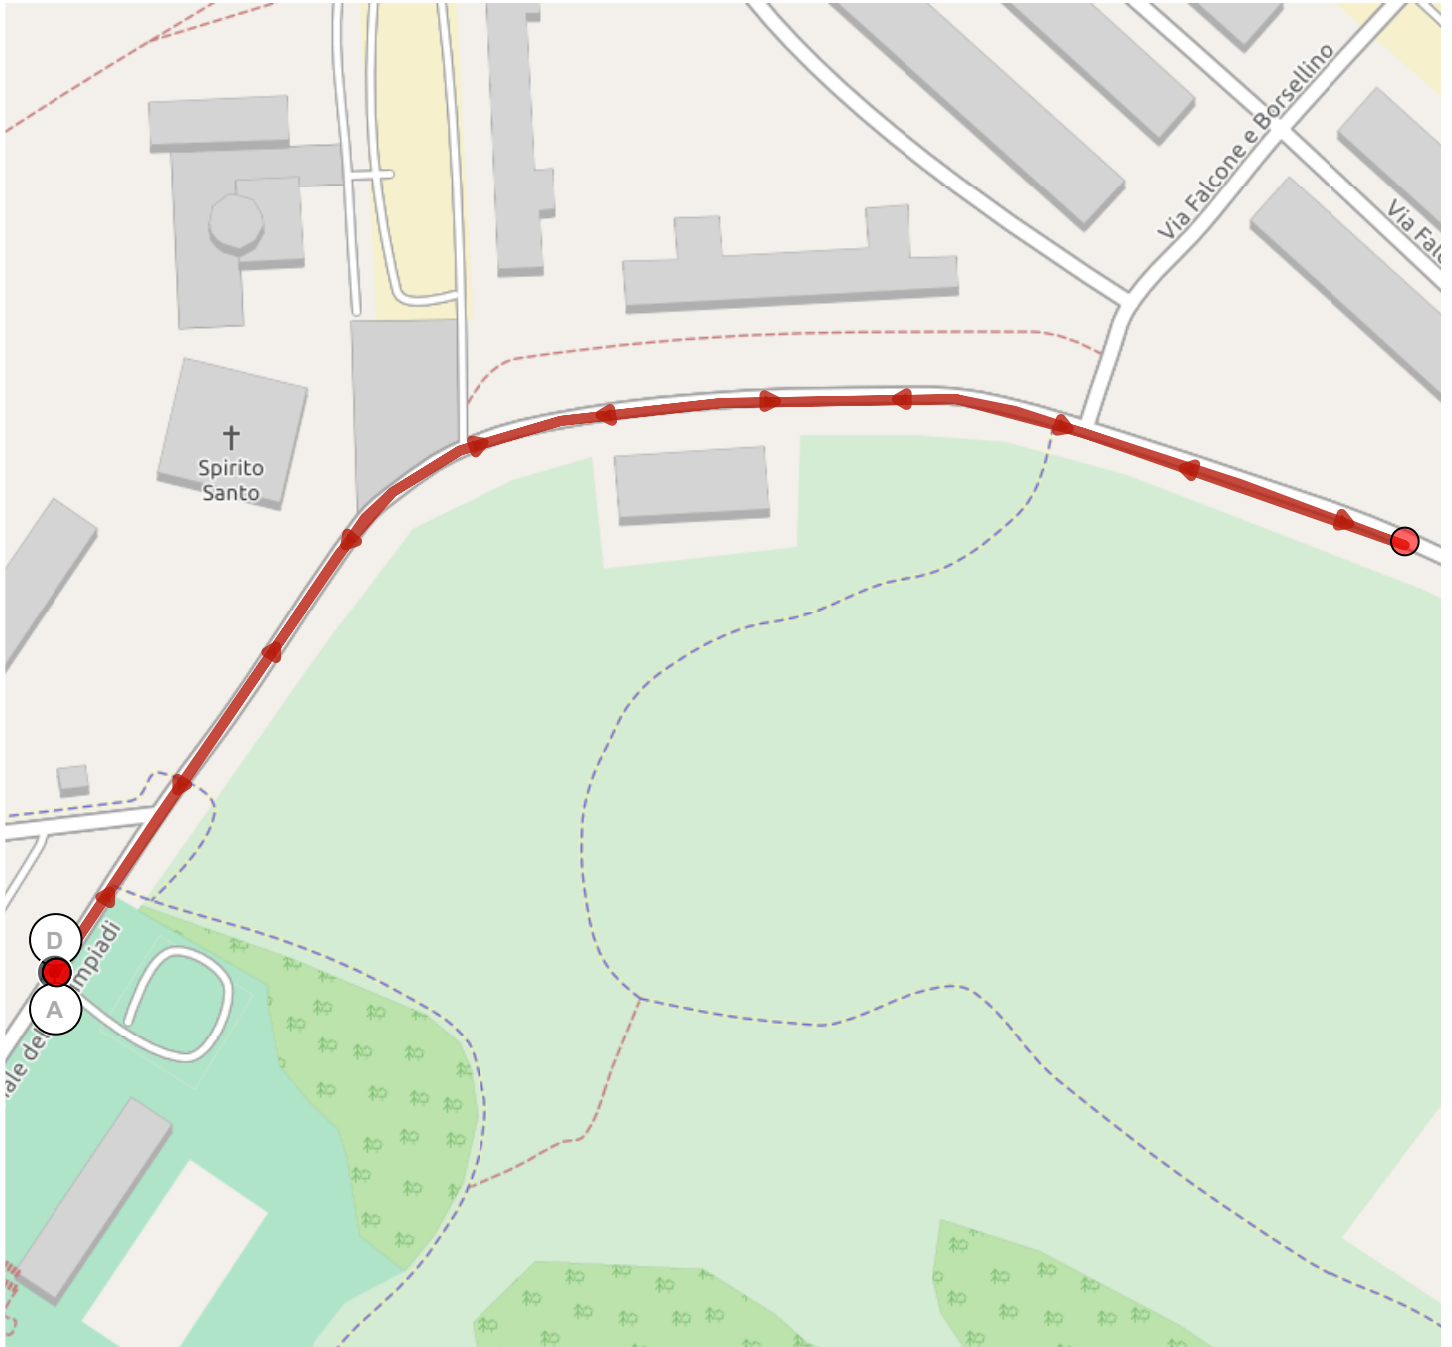

10158476 | Cycling - Road | Esordienti Bike

Capannone -> Capannone

0.852 km ↑ 3 m ↓ 3 m ▲ 26 m ▼ 28 m

<5% <7% <10% <15% >15%