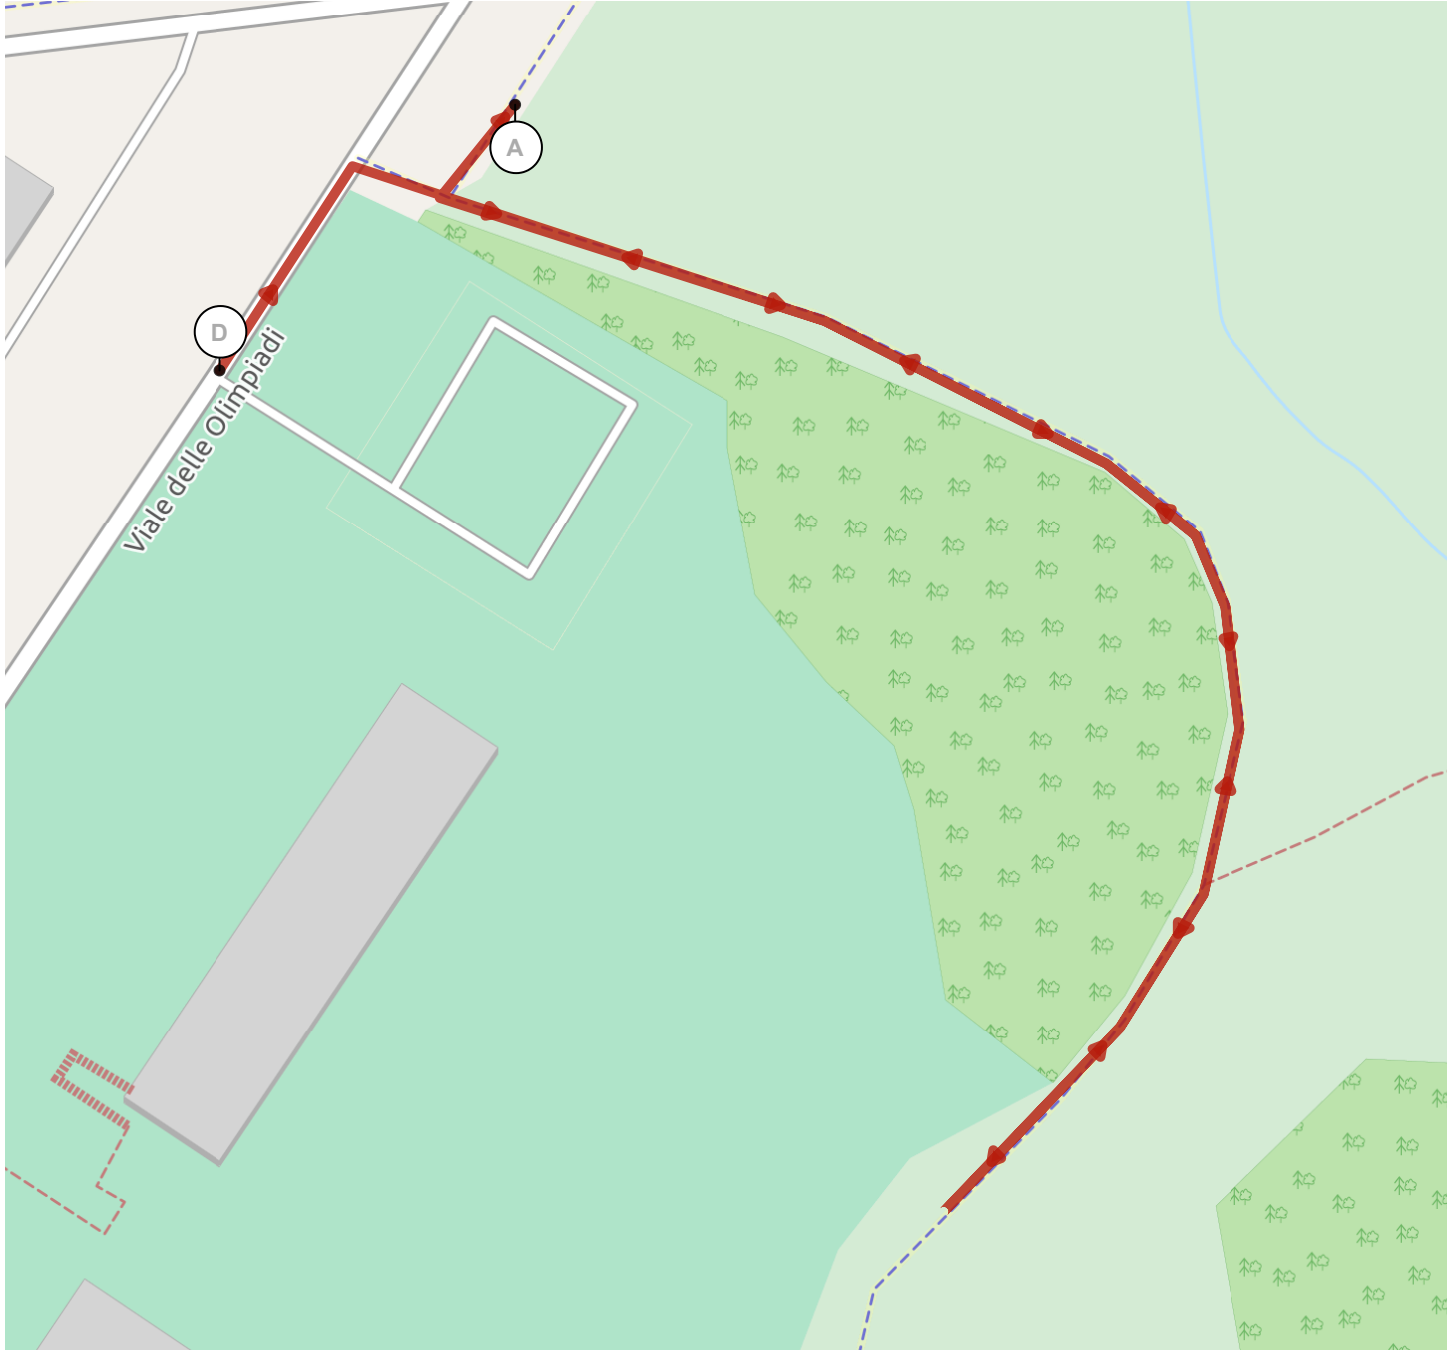

# 10158526 | Running- Road | Esordienti Run

Capannone -> Capannone

0.4 km ↑ 2 m ↓ 3 m ▲ 26 m ▲ 28 m

<5%
<7%
<10%
<15%
>15%

26m 28m 2m 3m

20 m

Leaflet | Maps © Thunderforest [thunderforest.com](https://thunderforest.com) - Data © [OpenStreetMap contributors](https://openstreetmap.org), Powered by [GraphHopper](https://graphhopper.com)

Reproduction rights are restricted to personal and private use only. When practicing your activity, respect the properties and private roads.

© 2021 Openrunner