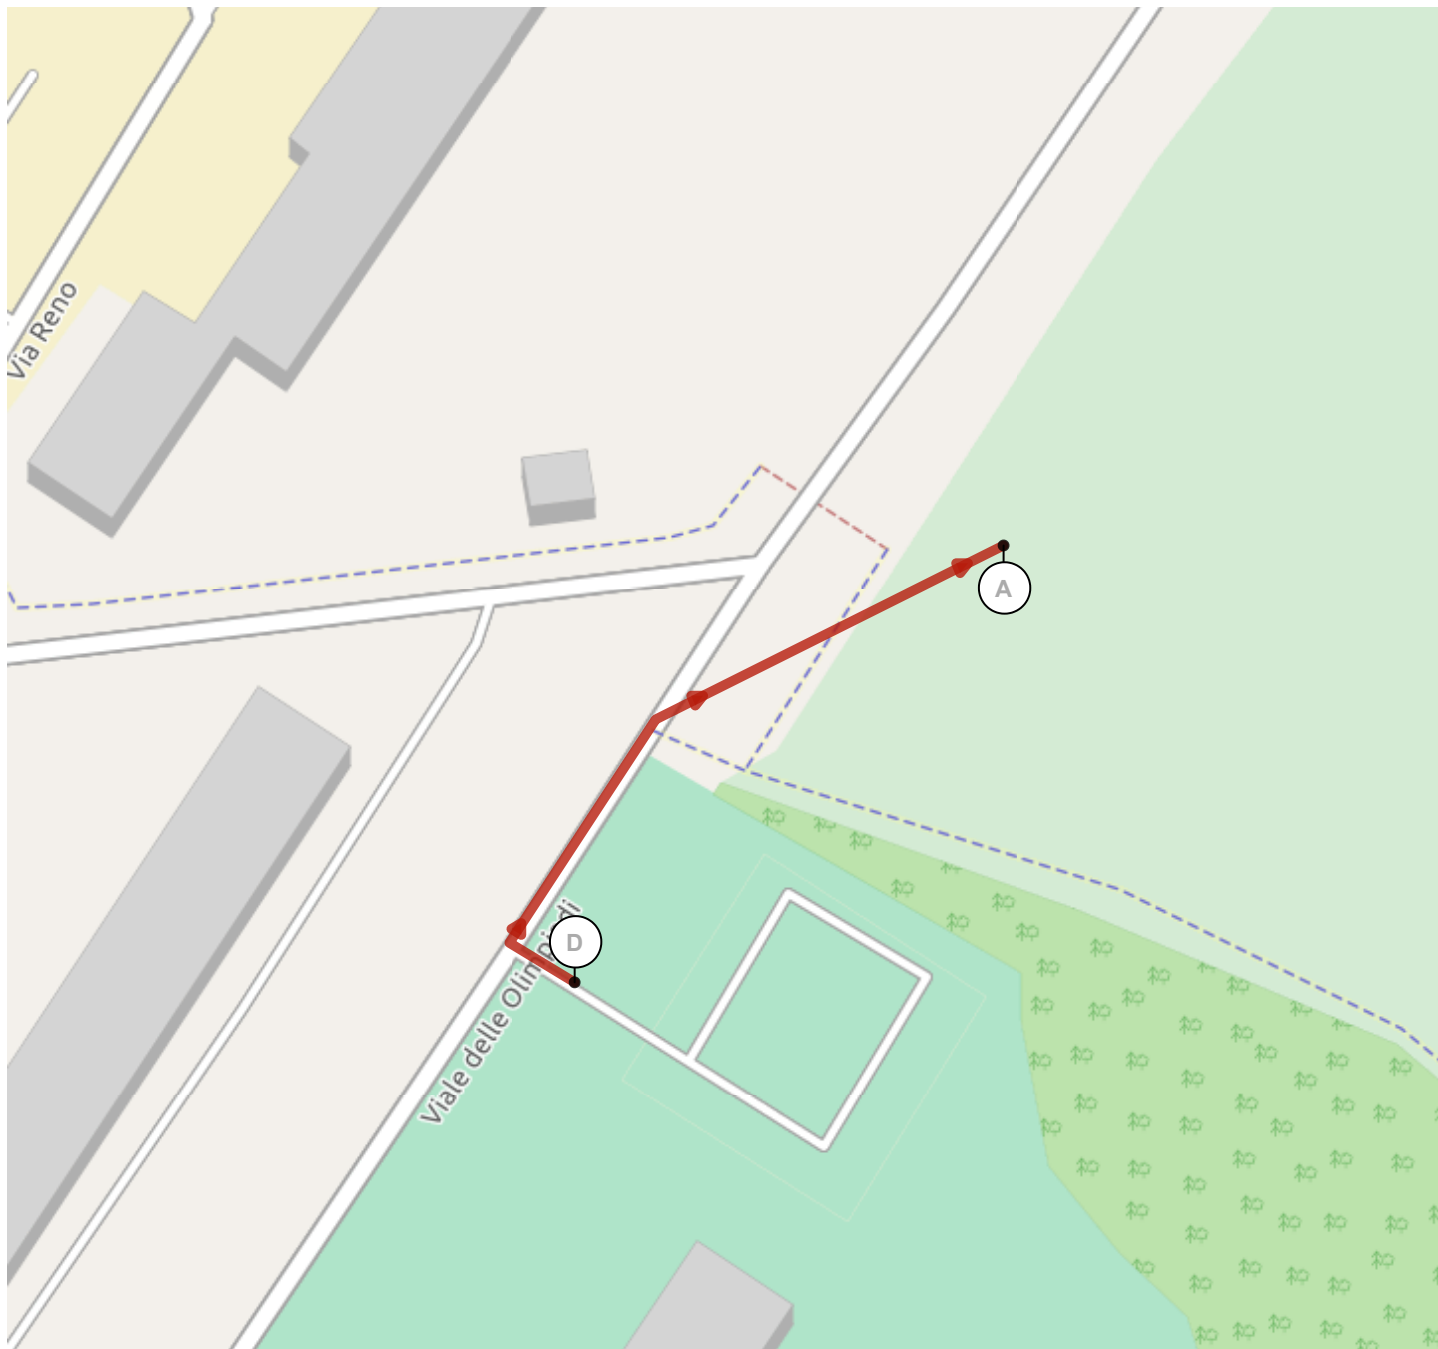

10158507 | Running - Strada | Minicuccioli Run

Capannone -> Capannone

0.08 km ↑ 0 m ↓ 1 m ▲ 27 m ▼ 28 m

<5% <7% <10% <15% >15%